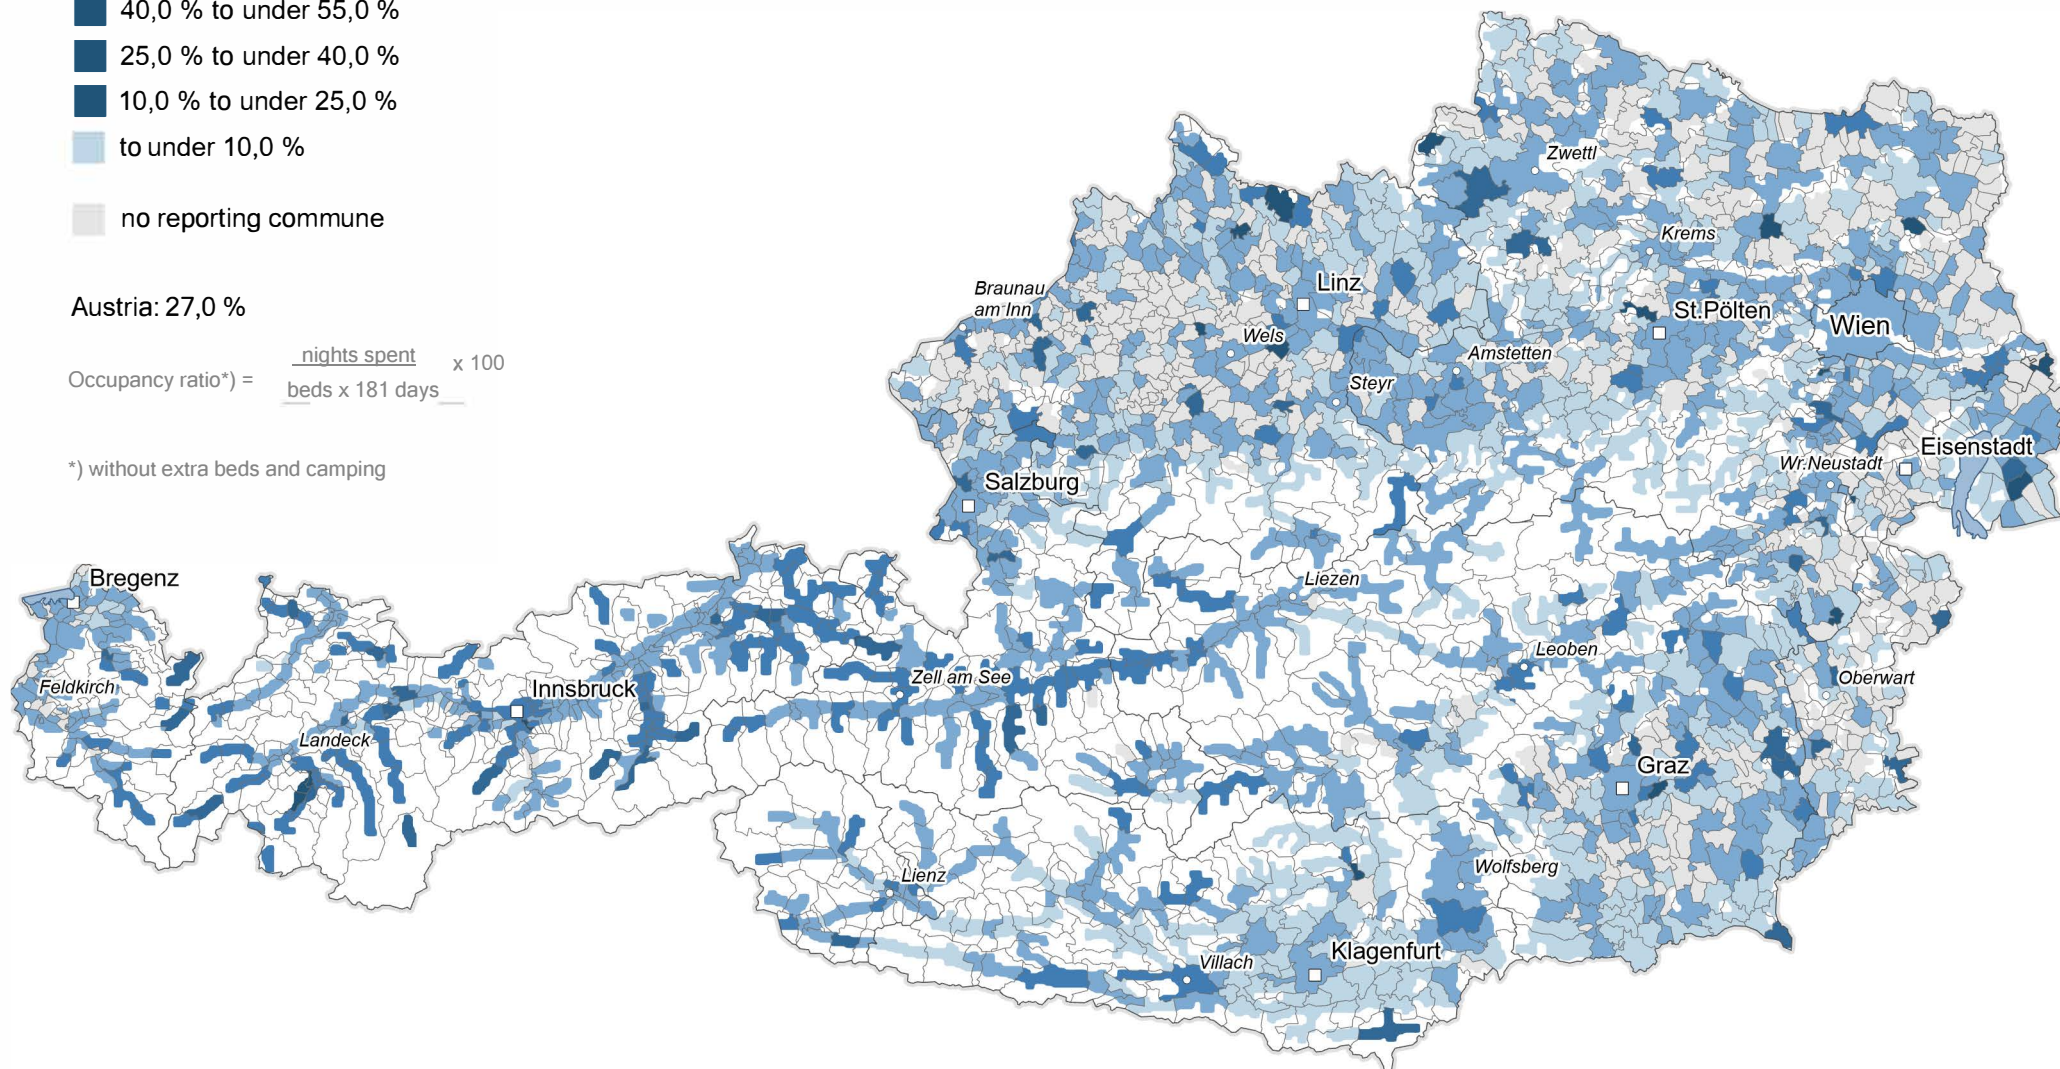

# Occupancy ratio in the winter season 2021/22 by communes

Occupancy ratio in the winter season in percent

- 55,0 % and more
- 40,0 % to under 55,0 %
- 25,0 % to under 40,0 %
- 10,0 % to under 25,0 %
- to under 10,0 %
- no reporting commune

Austria: 27,0 %

$$\text{Occupancy ratio}^*) = \frac{\text{nights spent}}{\text{beds} \times 181 \text{ days}} \times 100$$

\*) without extra beds and camping

- Border of the communes
- Border of the federal provinces
- Forreast, alpine region