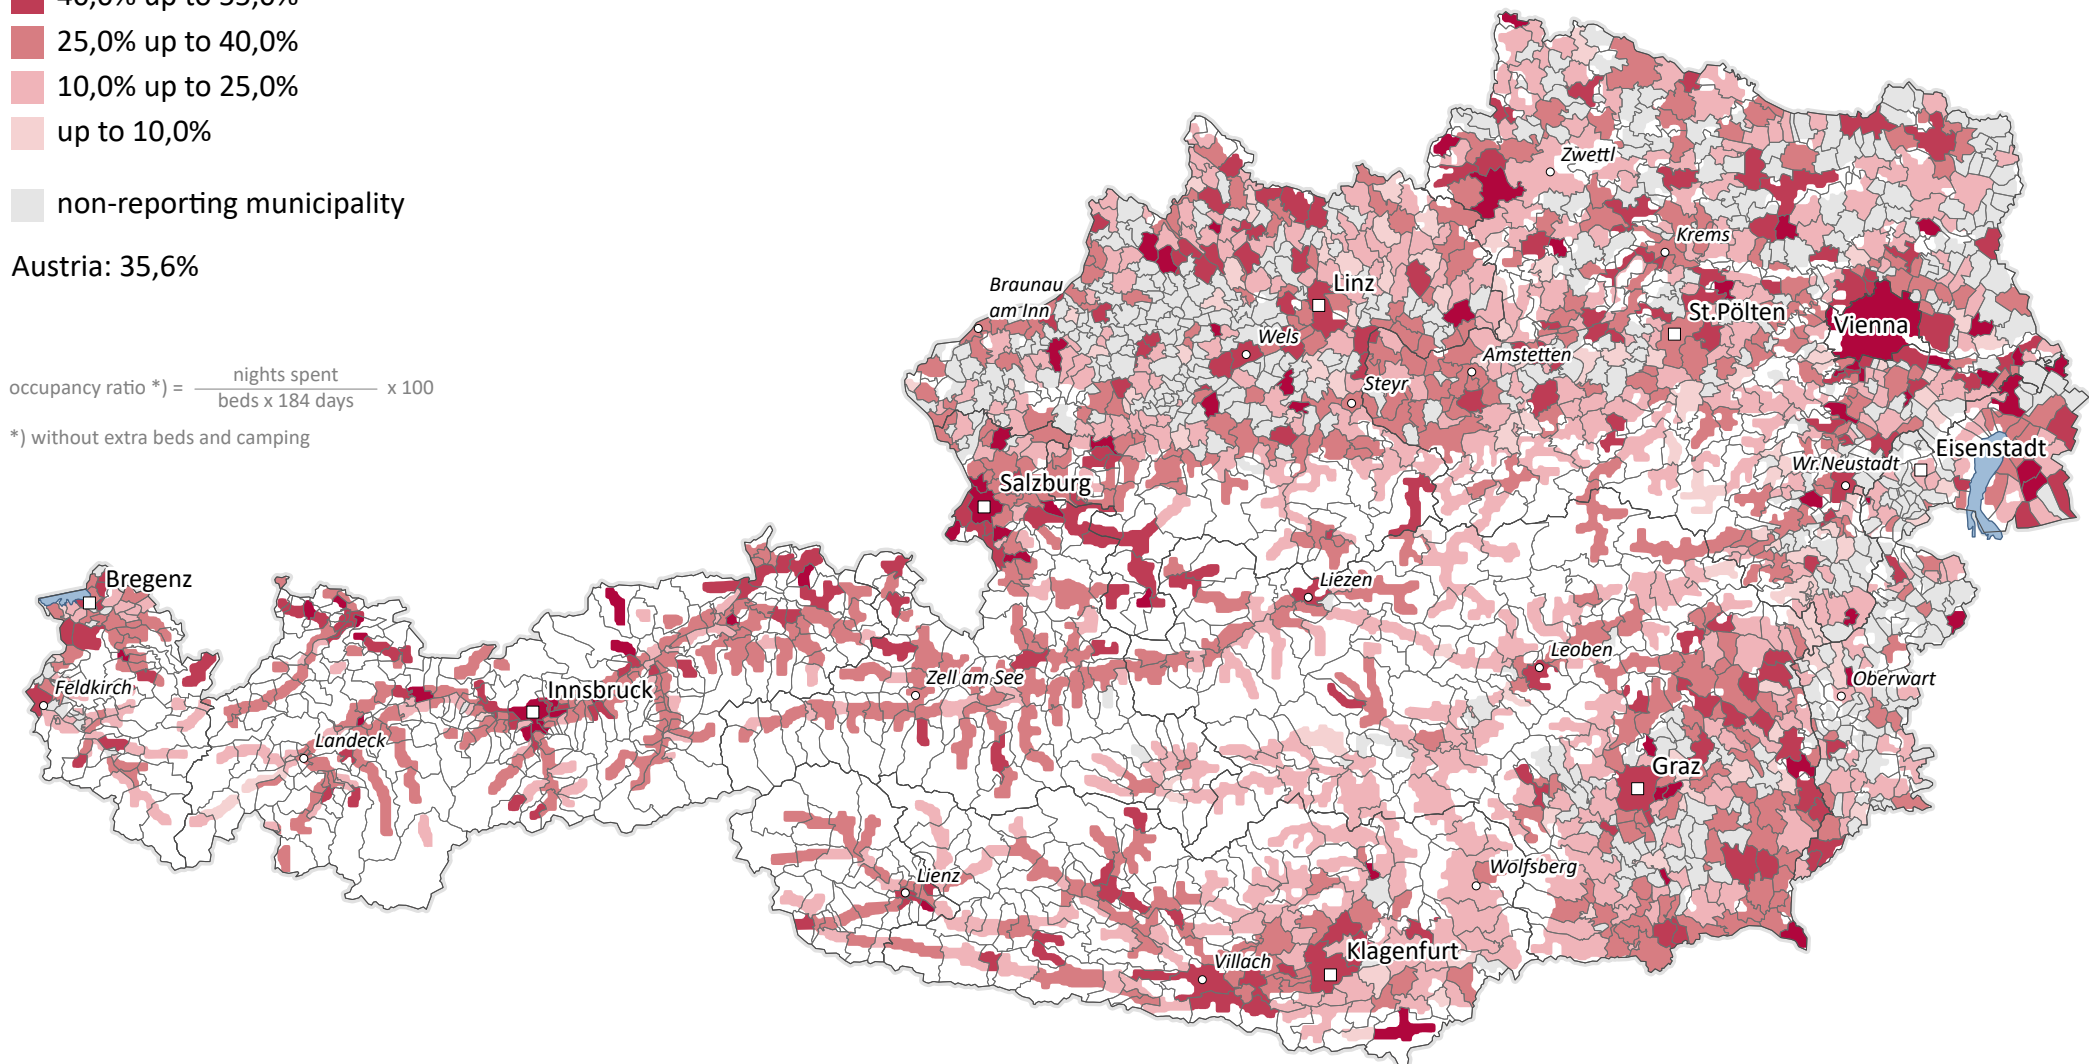

# Occupancy ratio in summer season 2023

municipalities

Occupancy ratio in summer season in percent

- 55,0% and more
- 40,0% up to 55,0%
- 25,0% up to 40,0%
- 10,0% up to 25,0%
- up to 10,0%
- non-reporting municipality

Austria: 35,6%

$$\text{occupancy ratio *)} = \frac{\text{nights spent}}{\text{beds} \times 184 \text{ days}} \times 100$$

\*) without extra beds and camping

- municipalities
- federal provinces
- non-settled area