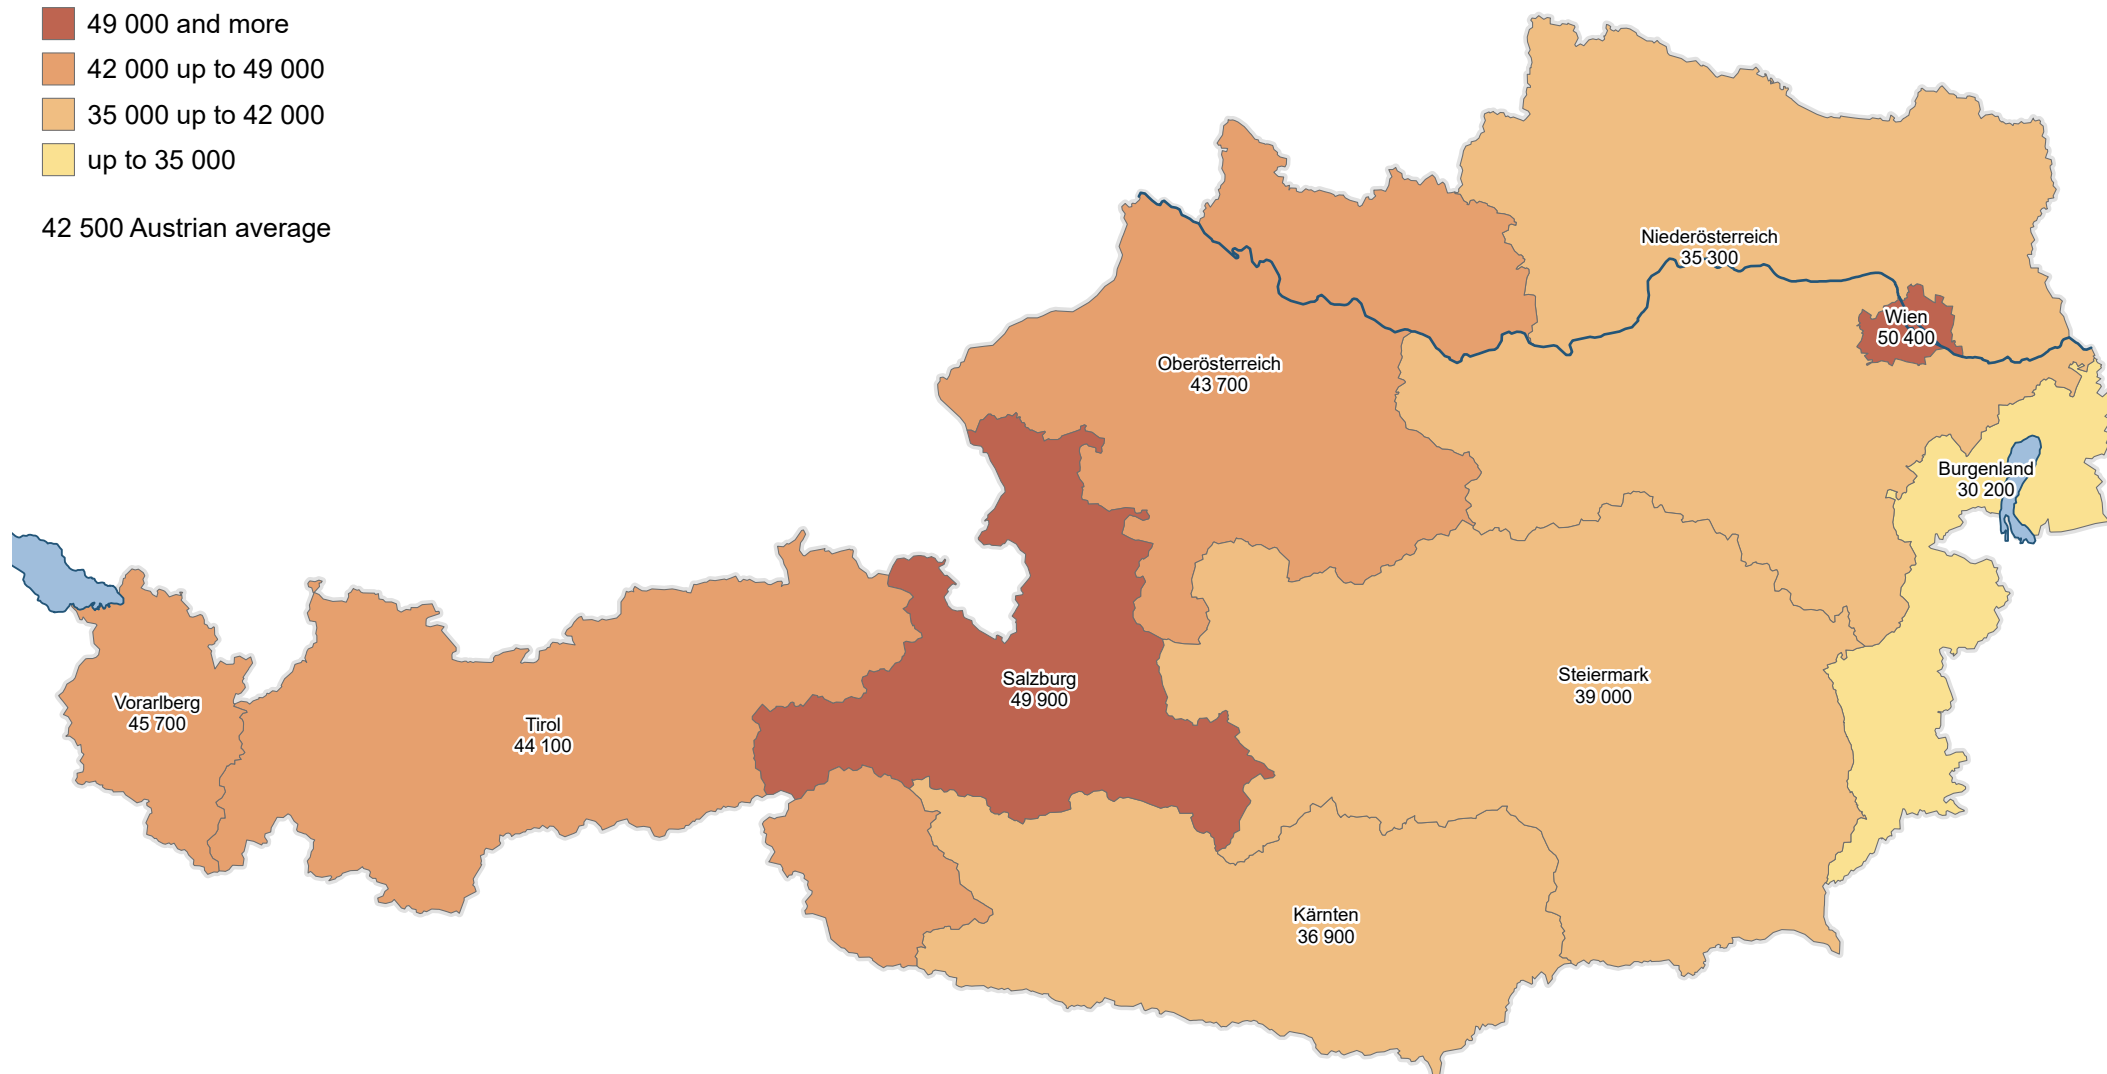

# Gross regional product per capita 2020

by NUTS 2

Gross regional product per capita at current prices in euro

- 49 000 and more
- 42 000 up to 49 000
- 35 000 up to 42 000
- up to 35 000

42 500 Austrian average

0 25 50 km