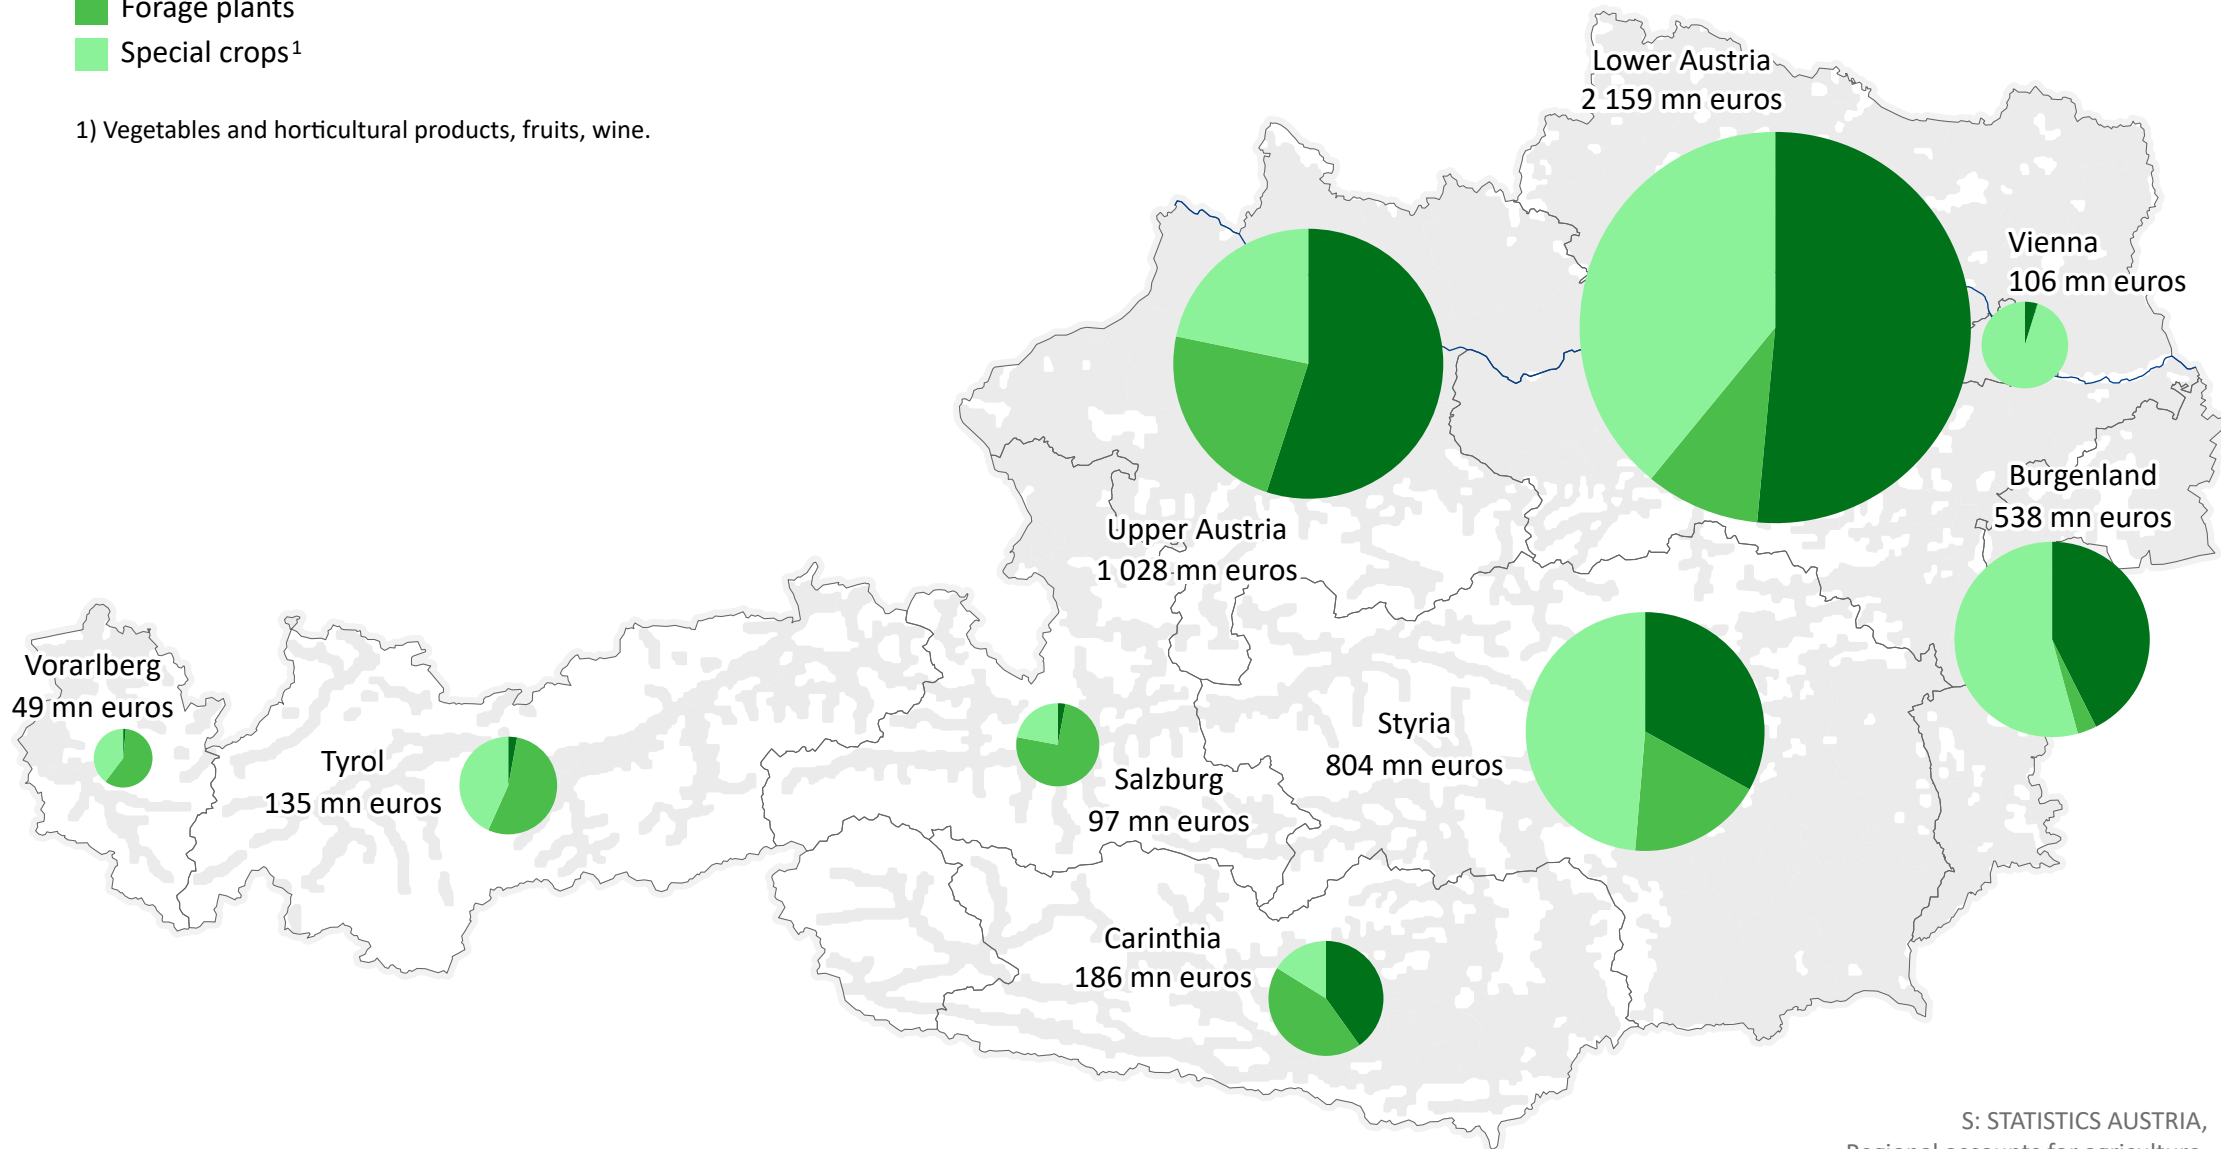

Crop output at basic prices in 2022

by federal province

- Arable farming
- Forage plants
- Special crops¹

1) Vegetables and horticultural products, fruits, wine.

0 25 50 km